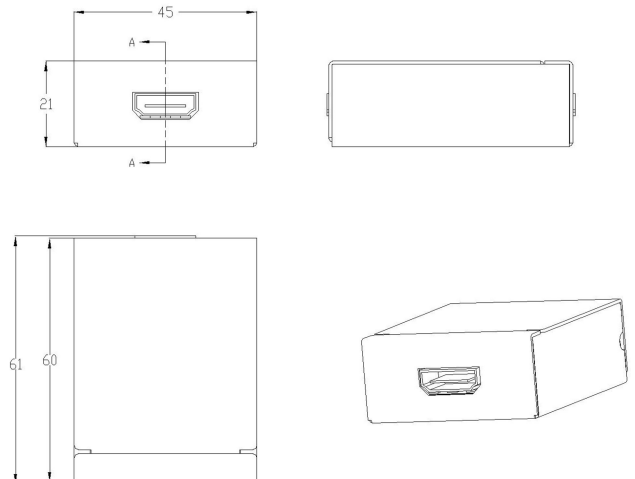

尺寸/Dimensions

RGBlink™

电话/Tel: +86-592-5771197 传真/Fax: +86-592-5788216

E-mail: sales@rgbink.com <http://www.rgbink.com>

公司总部: 厦门市湖里区留学人员创业园伟业楼S601~604, 606, 607, 504

Headquarter: S601~604, 606, 607, 504 Weiye Building Torch Hi-Tech Industrial Development Zone, Xiamen, Fujian Province, P.R.C

所有规格基于视诚公司的测试条件, 如有变更, 恕不另行通知!

Specifications are correct at time of printing and subject to change or alteration without notice.